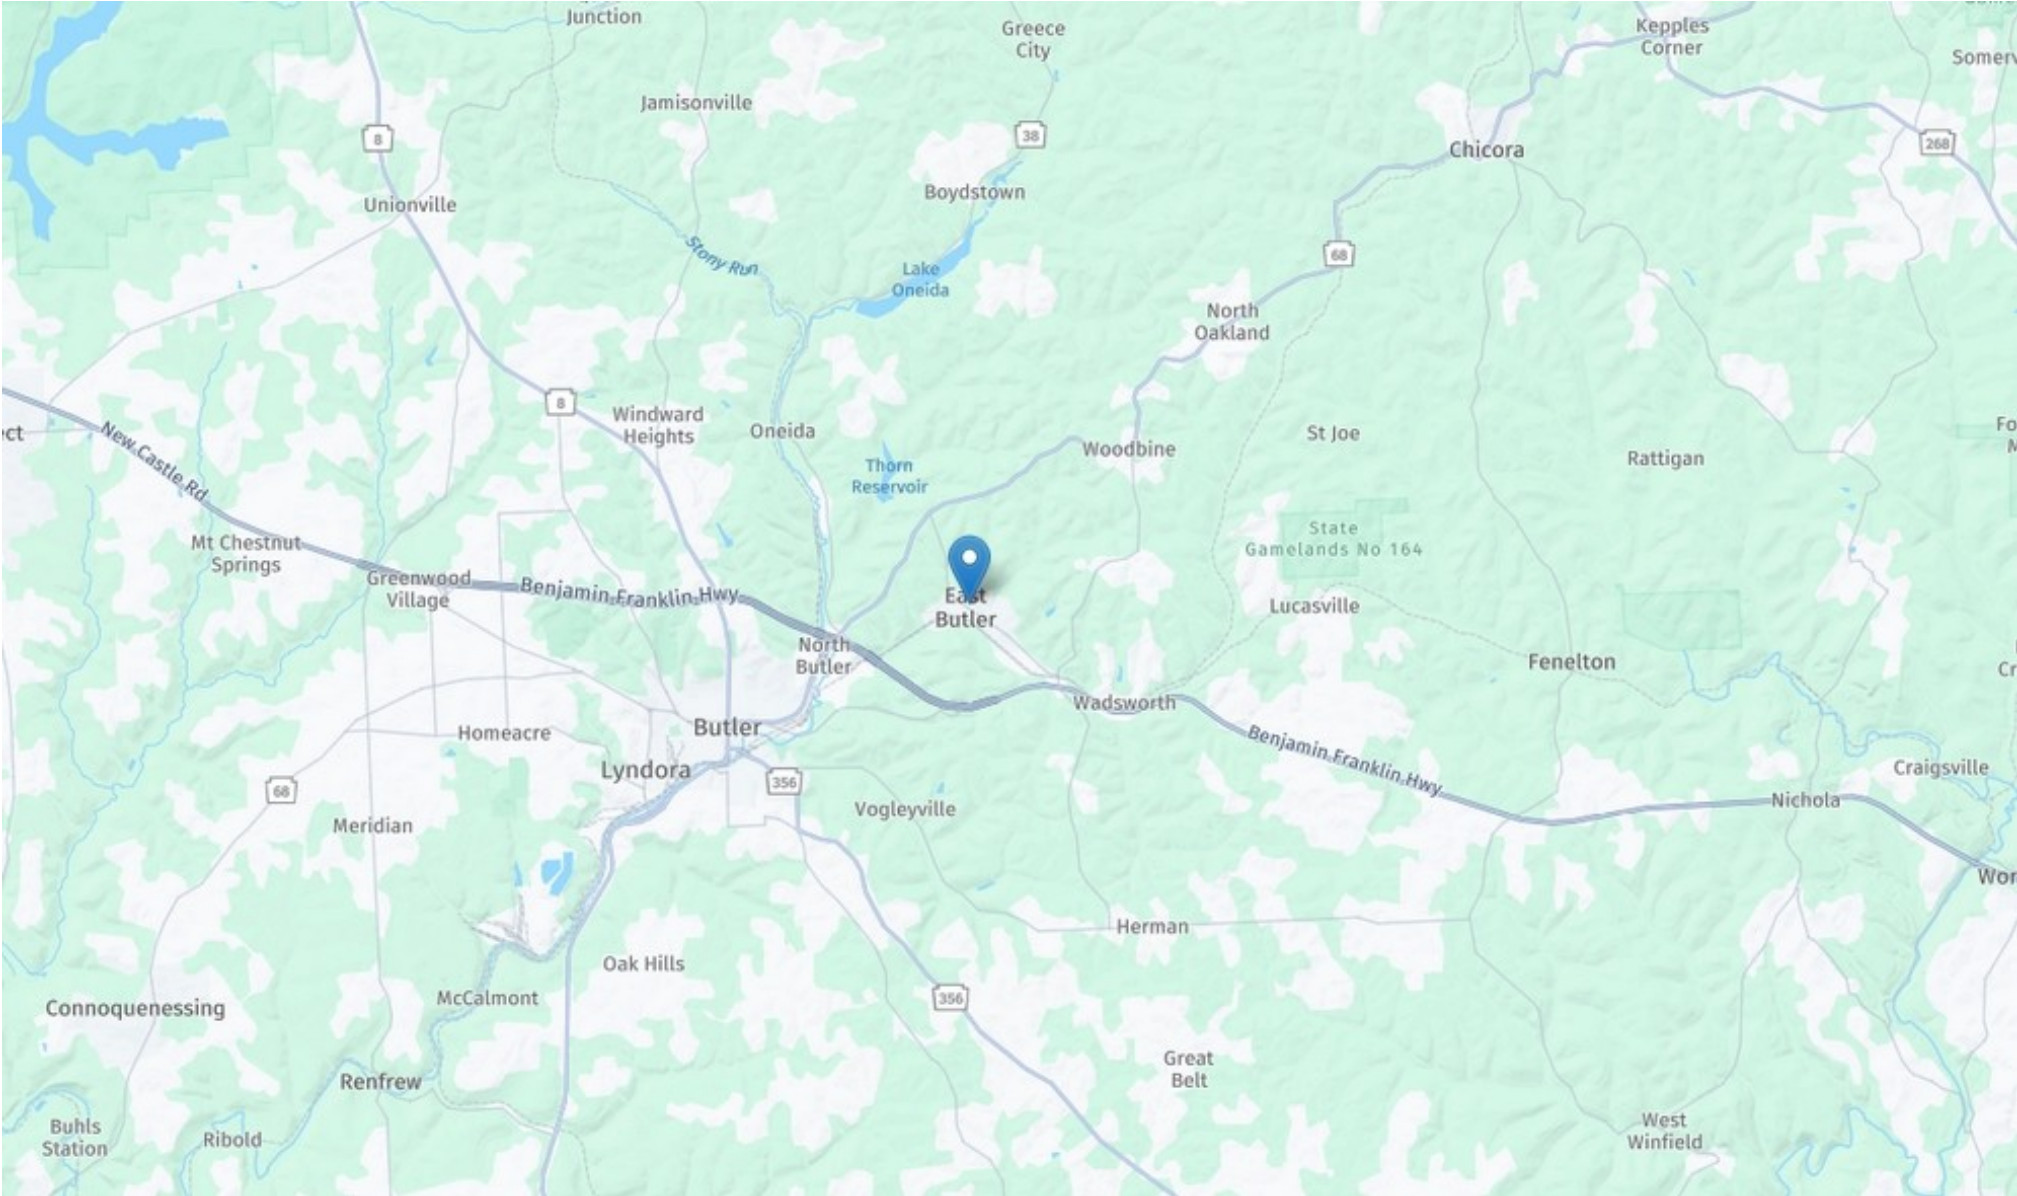

On site ATM.

Food and drink.

Location: East Butler Volunteer Fire Company
Address: 808 Grant Avenue East Butler, PA 16029

Latitude: 40° 52.643'N Longitude: 79° 50.650'W
Talk-In: 147.360 + (0.600) 131.8 Hz / 131.8 Hz

Location: East Butler Volunteer Fire Company
Address: 808 Grant Avenue East Butler, PA 16029

Latitude: 40° 52.643'N Longitude: 79° 50.650'W
Talk-In: 147.360 + (0.600) 131.8 Hz / 131.8 Hz

Location: East Butler Volunteer Fire Company
Address: 808 Grant Avenue East Butler, PA 16029