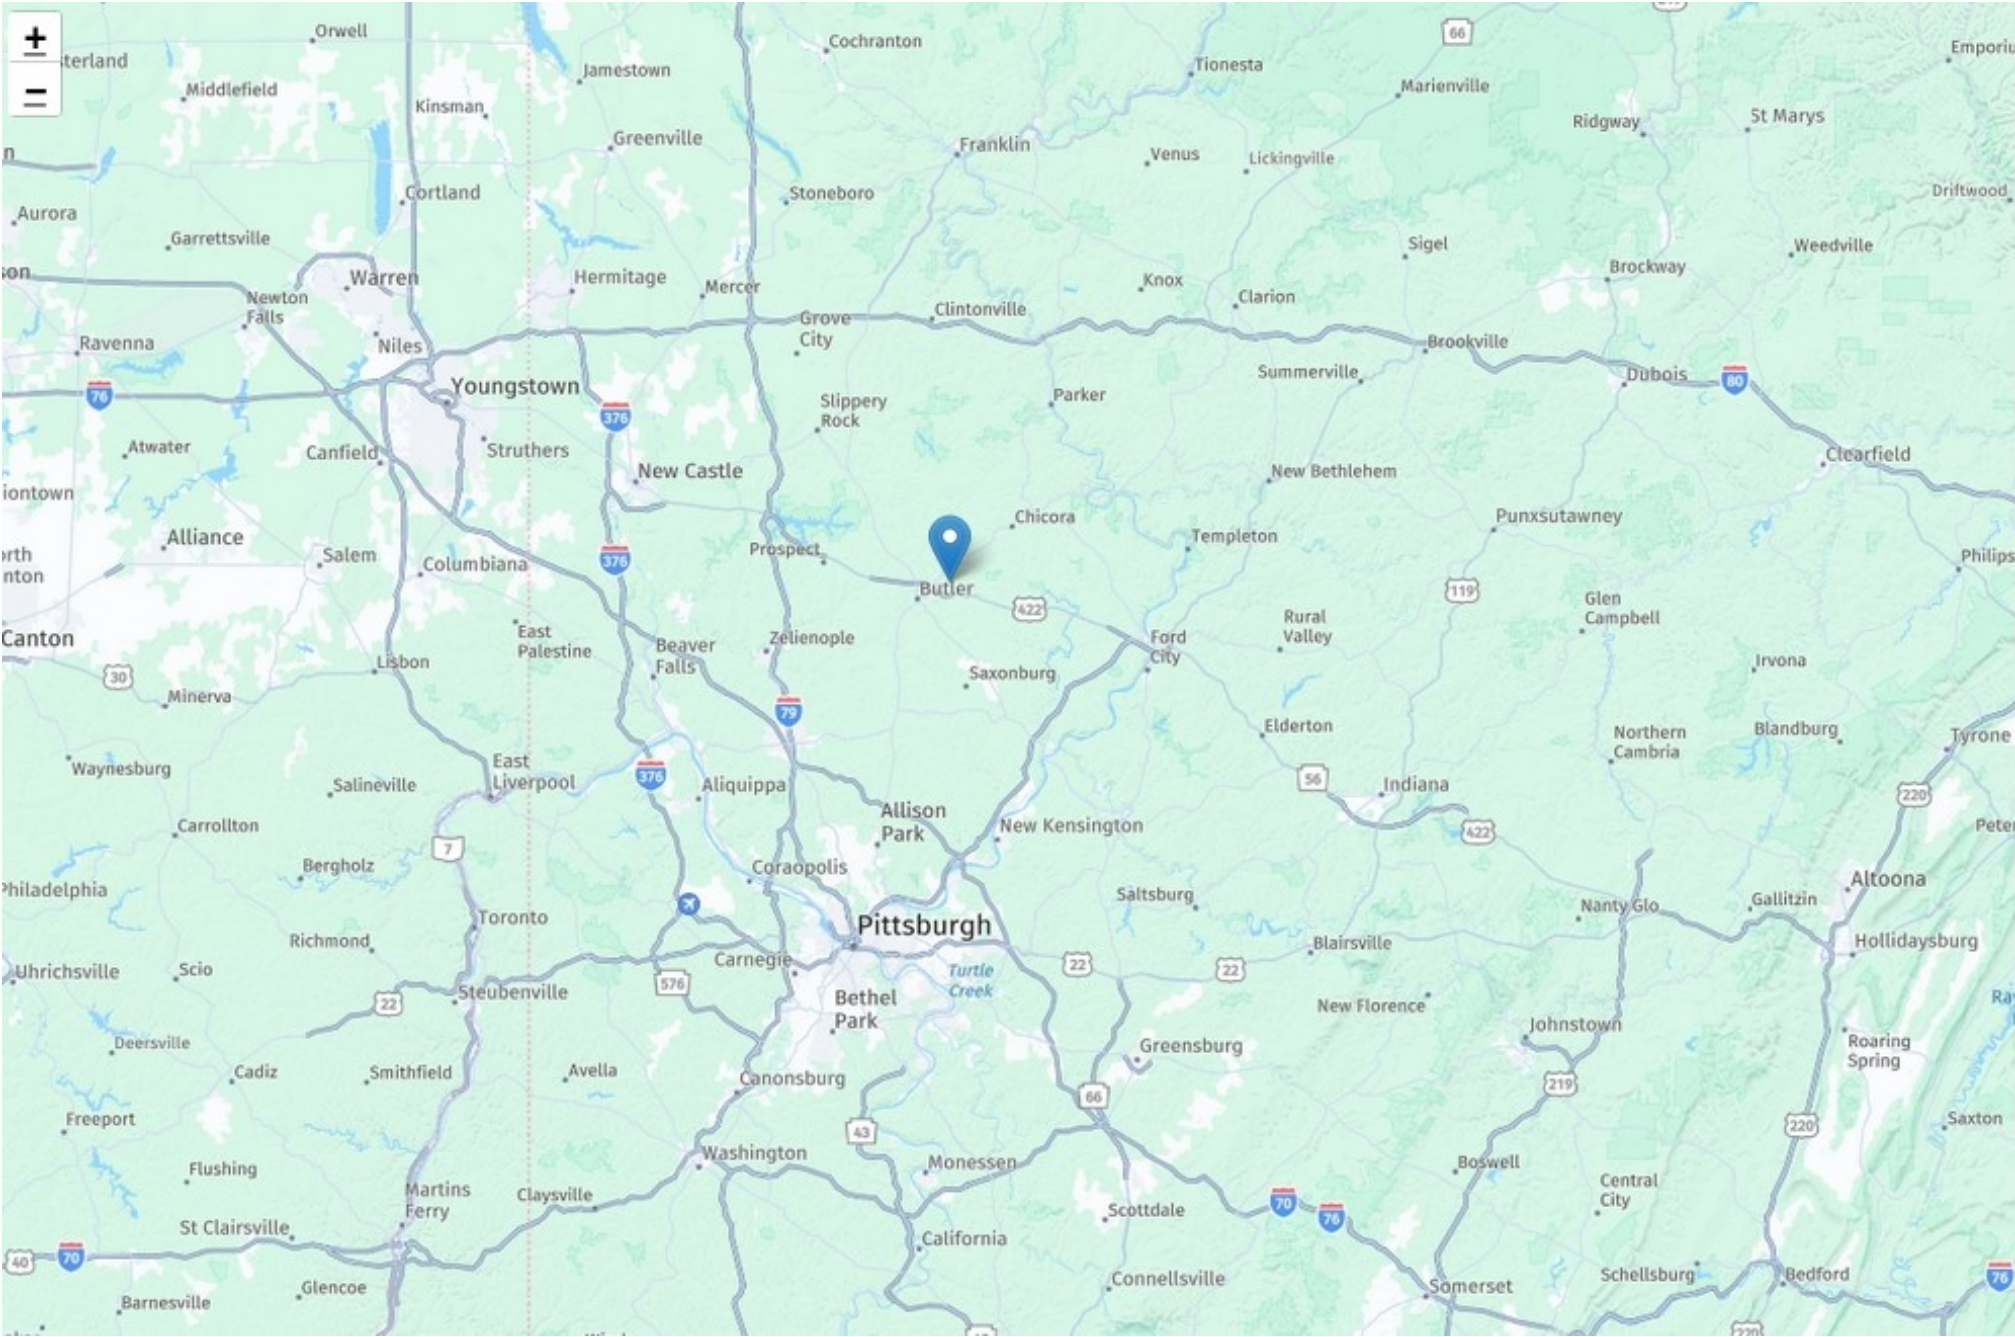

On site ATM.

Food and drink.

Location: East Butler Volunteer Fire Company
Address: 808 Grant Avenue East Butler, PA 16029

Latitude: 40° 52.643'N Longitude: 79° 50.650'W
Talk-In: 147.360 + (0.600) 131.8 Hz / 131.8 Hz

Location: East Butler Volunteer Fire Company
Address: 808 Grant Avenue East Butler, PA 16029

Latitude: 40° 52.643'N Longitude: 79° 50.650'W
Talk-In: 147.360 + (0.600) 131.8 Hz / 131.8 Hz

Location: East Butler Volunteer Fire Company
Address: 808 Grant Avenue East Butler, PA 16029

Latitude: 40° 52.643'N Longitude: 79° 50.650'W
Talk-In: 147.360 + (0.600) 131.8 Hz / 131.8 Hz

Driving west bound from Kittanning on PA State Route 422 West. Turn right on Bonniebrook Rd. at next light (Dallor General on right).

Cross railroad tracks and turn on first road to left. Proceed one mile to 808 Grant Avenue East Butler, PA 16029.

Turn right here.

View to south.

View to north.