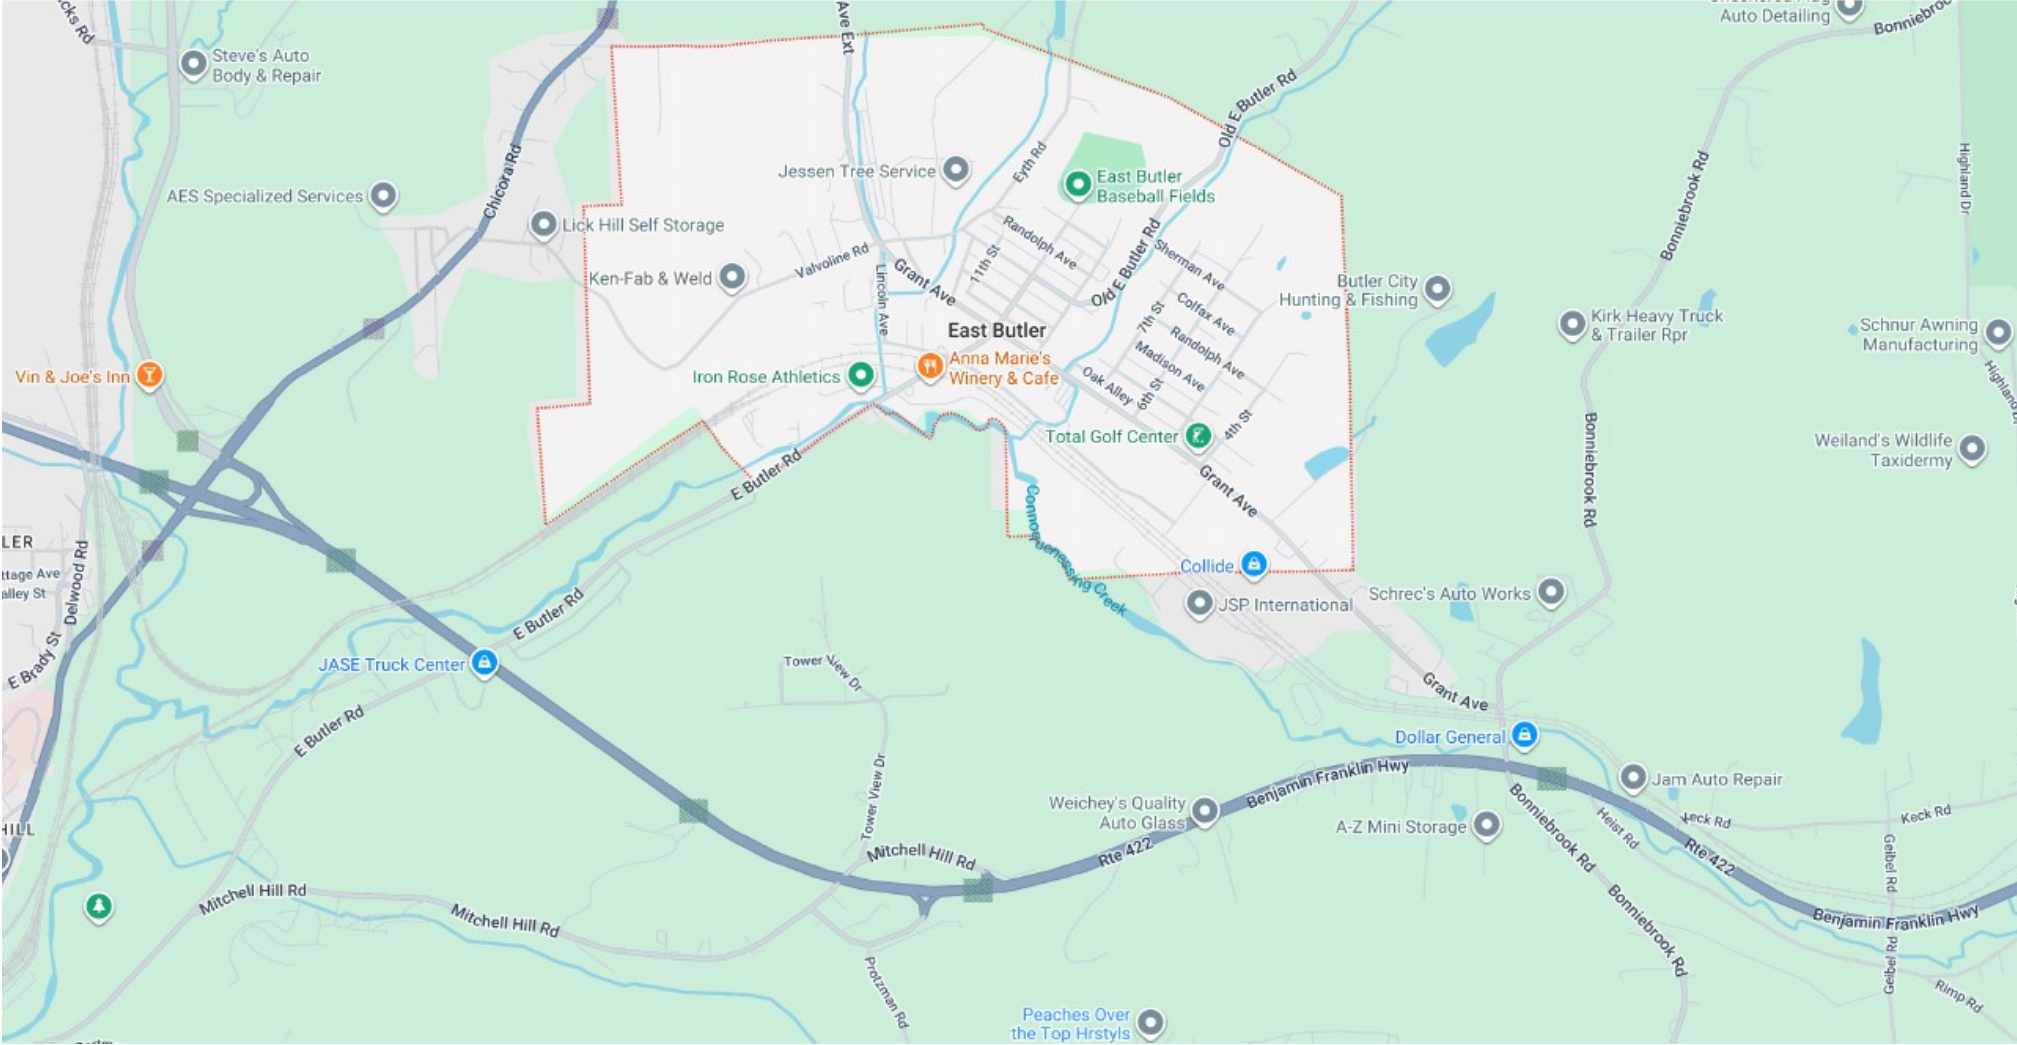

Location: East Butler Volunteer Fire Company
Address: 808 Grant Avenue East Butler, PA 16029

Latitude: 40° 52.643'N Longitude: 79° 50.650'W
Talk-In: 147.360 + (0.600) 131.8 Hz / 131.8 Hz